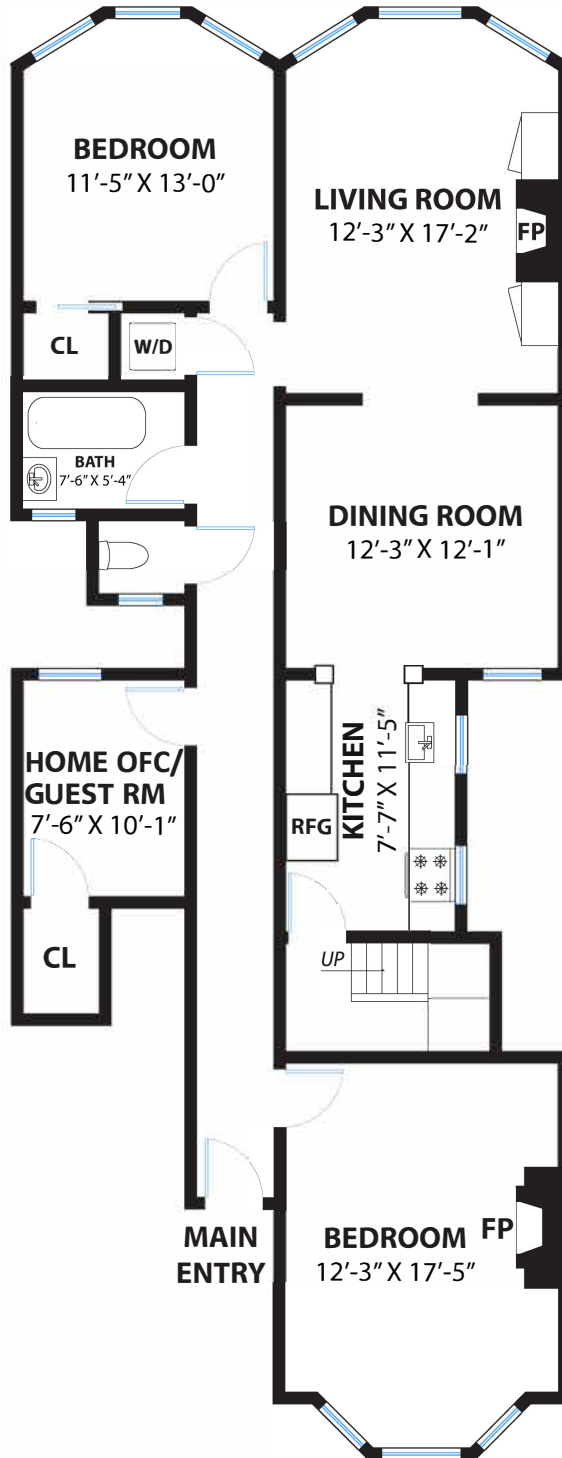

3958 18TH STREET
SAN FRANCISCO

PROPERTY SQ FT INFORMATION

LIVING SPACE: 1281 SQ FT

* Main House : 1281 Sq Ft

PRESENTED BY : CALLISTA SHEPHERD & RIC ROC

DISCLAIMER: RENDERING BY OPEN HOMES PHOTOGRAPHY. ALL MEASUREMENTS ARE APPROXIMATE AND MAY NOT BE EXACT.
DO NOT RELY ON THE ACCURACY OF THIS FLOOR PLAN WHEN DETERMINING THE PRICE OF A PROPERTY OR MAKING DECISIONS
REGARDING BUYING OR SELLING OF PROPERTIES WITHOUT INDEPENDENT VERIFICATION.